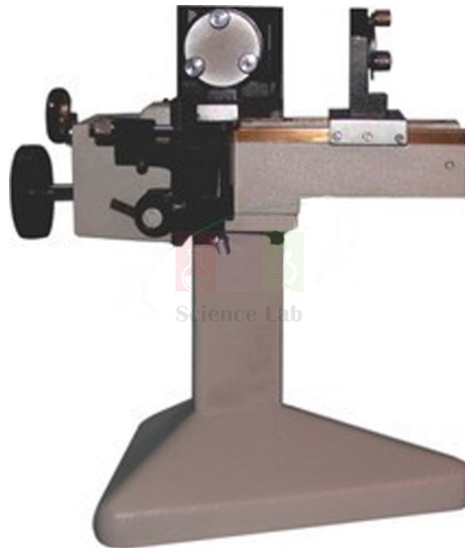

THE LAB EQUIPMENT

Email : sales@thelabequipment.com

Phone: +91-8759245890

Product Name :

Michelson Interferometer

Product Code :

SLE/M/38

Website: <https://thelabequipment.com>, **Email:** sales@thelabequipment.com

plot. no.296. Sector 5. Vaishali. Ghaziabad. Uttar Pradesh 201010