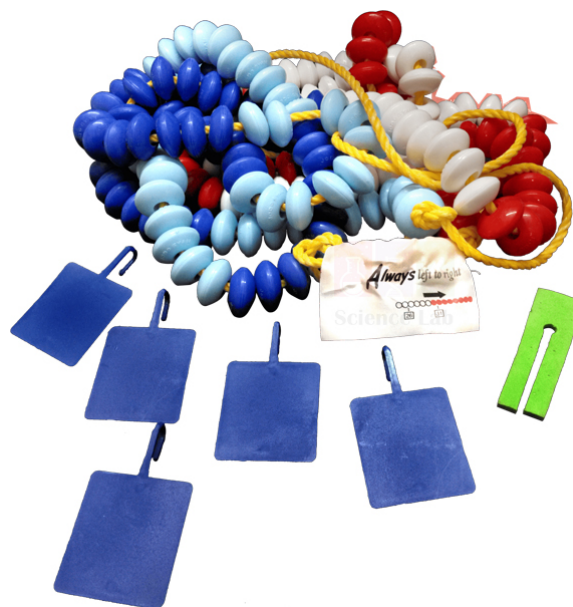

THE LAB EQUIPMENT

Email : sales@thelabequipment.com

Phone: +91-8759245890

Product Name :

Empty Number Card (Set of 5)

Product Code :

SLE/LP/21

Description :

Concept

Supports numeral recognition and writing numbers

Activities for number location.

Connecting symbol to quantity

Details

A set of 5 blank number cards with chalks to write numerals and with hooks to hang.