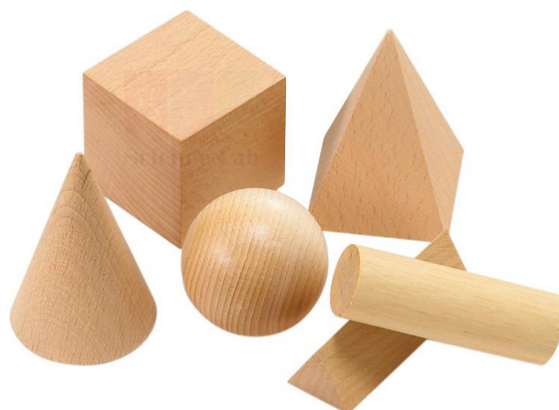

THE LAB EQUIPMENT

Email : sales@thelabequipment.com

Phone: +91-8759245890

Product Name :

Solid Shapes

Product Code :

SLE/LP/19

Description :

Concept

Explore 3d geometry

Helps children learn about flats and curved surfaces and relations between 3D and 2D shapes

Classifying 3D objects on the basis of flat and curved surfaces

Tracing 2D shapes from 3D objects

Faces, vertices and edges of 3D objects

Seeing relationships between cubes/cuboids and squares/rectangles

Details

Up to 4 children/ age 7-12 years

A set of 7 solid shapes made from wood.

Contact Science Lab for your Educational School Science Lab Equipments. We are best educational lab instruments, educational lab instruments exporter, educational lab instruments manufacturer, educational lab instruments supplier, educational laboratory equipment manufacturers, educational laboratory glassware exporter.