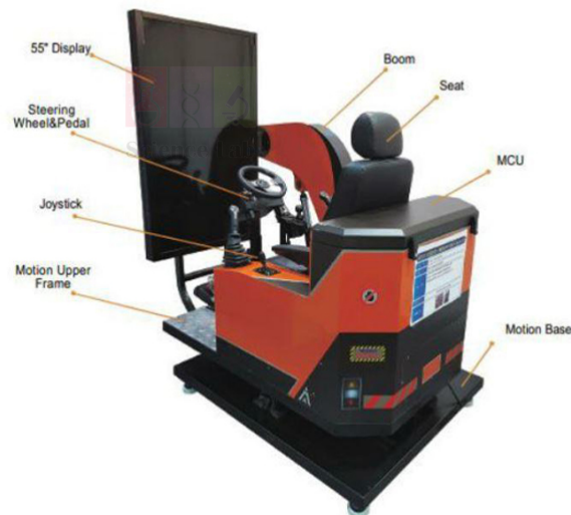

THE LAB EQUIPMENT

Email : sales@thelabequipment.com

Phone: +91-8759245890

Product Name :

Excavator VR Simulator

Product Code :

SLE/ATE/29

Description :

Specification

Orbital type running lever 2-axis.

55 inch (horizontal type) Full HD Display.

It is simulator for functional test training with 1 axis motion (Pitch) applied.

It is a Orbital type excavator simulator with 360 degree infintie rotation function.

excavator joystick levers used in real equipment.

55 "(vertical type) Full HD display.

Driving test and excavation test training (actual test site environment).

Feature

It is an endless track excavator simulator that can rotate 360 degrees.