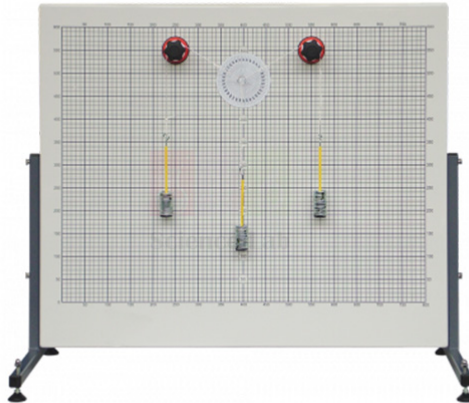

## Description :

- For use with the Work Panel, the kit allows several experiments with forces pulling on one or more points at different angles.
- Students may also set it to apply forces to two points.
- Uses masses, hooks, pulleys and cords to apply forces on a single point.
- The kit introduces 'Bow's Notation' and the drawing method of finding the forces.
- Supplies each kit with a fully illustrated user guide containing theory, experiments and typical results.
- The versatility of the kit means that you can set up to five forces at any angles, using its cords, rings, magnetic mounts, magnetic protractors, pulleys, weights and a spring balance.