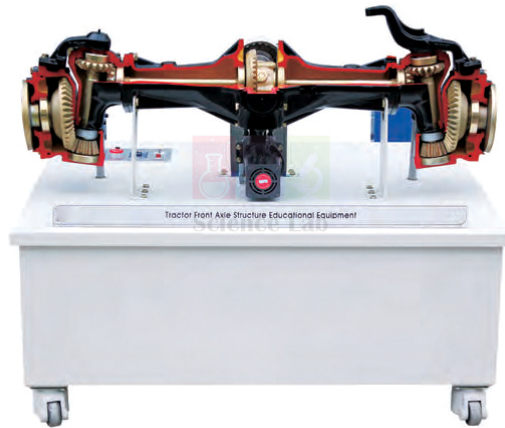

THE LAB EQUIPMENT

Email : sales@thelabequipment.com

Phone: +91-8759245890

Product Name :

Tractor Differential Gear Model

Product Code :

SLE/ATE/27

Description :

Feature

Effective to educate the troubleshooting and inspection theory, training.

Each component is colored differently for educational effect.

An educational unit for understanding the structure of tractor shafts.

Studying the differentials, Axle, reduction gears, wheel operation principles by observing.

Is the best model to see operation state and location of components by making parts which aren't seen at an actual one open.

Specification

Motor: Single phase 220V 180W reduction gear mounted

Composition : Tractor shafts, Power switch, power lamp, emergency switch, fuse holder and speed control

Stand : Steel frame with 5" lockable wheels