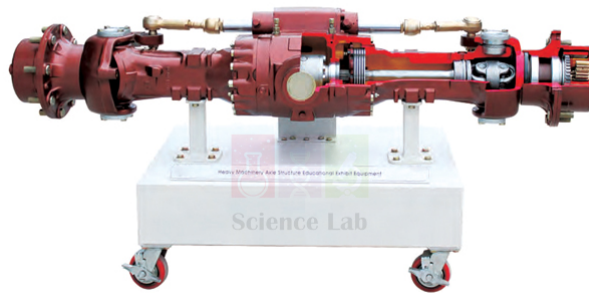

THE LAB EQUIPMENT

Email : [sales@thelabequipment.com](mailto:sales@thelabequipment.com)

Phone: +91-8759245890

**Product Name :**

Heavy Duty Vehicles Differential Gear  
Model

**Product Code :**

SLE/ATE/26

**Description :**

**Feature**

Effective to educate the troubleshooting and inspection theory, training.

Each component is colored differently for educational effect.

An educational unit for understanding the components of a heavy equipment differential gear and training.

Is the best model to see operation state and location of differential gear components by making parts which aren't seen at an actual one open.

It allows to see planetary gear directly on the wheel.

**Specification**

**Composition :** Large Heavy machinery differential gear

**Weight :** approx. 150 kg

**Stand :** Steel frame with 5" lockable wheels

**Size :** approx. 2,000 X 800 X 500 mm