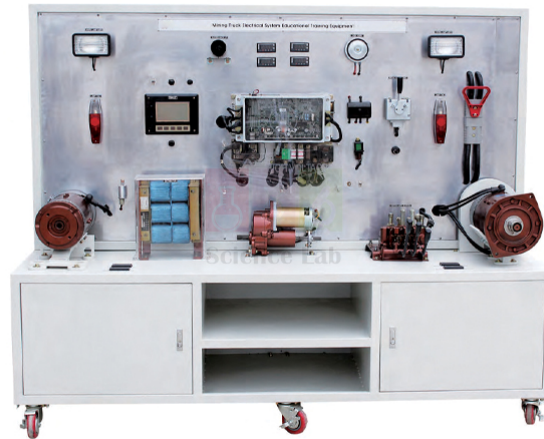

THE LAB EQUIPMENT

Email : sales@thelabequipment.com

Phone: +91-8759245890

Product Name :

Electric Forklift Electric Circuit Training Simulator

Product Code :

SLE/ATE/23

Website: <https://thelabequipment.com>, **Email:** sales@thelabequipment.com

Effective to educate the troubleshooting and inspection theory, training.

Is the best model to see operation state and location of components by making parts which aren't seen at an actual one open.

Specification

Electrical circuit device of left-seat type Electric Forklift

Composition : Battery, operating lever, light system, horn, hydraulic lever, instrument panel, starter motor, battery connector, relay, digital meters, etc

Voltage, current measurement of driven rotor and hydraulic rotor during operation

Weight: approx. 350kg

Size: approx. 2,000 X 600 X 1,700 mm

Training Contents

Measuring the input/output data in each component