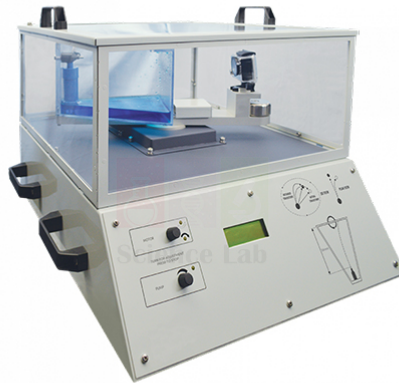

THE LAB EQUIPMENT

Email : [sales@thelabequipment.com](mailto:sales@thelabequipment.com)

Phone: +91-8759245890

**Product Name :**

Coriolis Force

**Product Code :**

SLE/ETM/15

## Description :

- A benchtop base unit supporting a rotating arm on which a transparent water tank and counterbalance are mounted.
- The jet of water is observed to deflect when the arm rotates.
- The water tank houses a submersible pump which produces a jet of water.
- Dials and a digital display on the base unit allow students to adjust the speed and direction of rotation, as well as the pump rate.
- The deflection is due to the Coriolis force, a fictitious force which appears to act on objects moving within a frame of reference that is rotating.