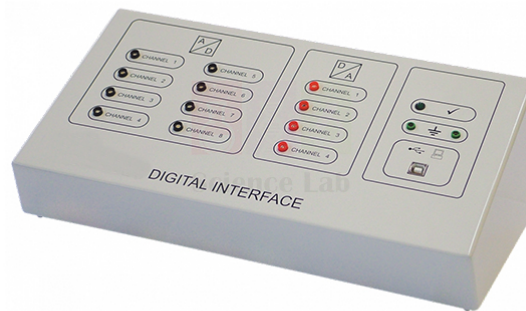

THE LAB EQUIPMENT

Email : sales@thelabequipment.com

Phone: +91-8759245890

Product Name :

Digital Interface

Product Code :

SLE/ETC/09

Description :

- The Digital Interface is for use with most products in Control Engineering range, but it will also work with any other compatible laboratory equipment.
- It is an alternative to the Controller, when the user only needs the interface part.
- It converts analogue inputs from other equipment into digital signals for a computer.
- It will allow the user to monitor up to eight input signals and control up to four output signals.
- It also converts the digital signals from a computer into analogue signals to control other equipment.