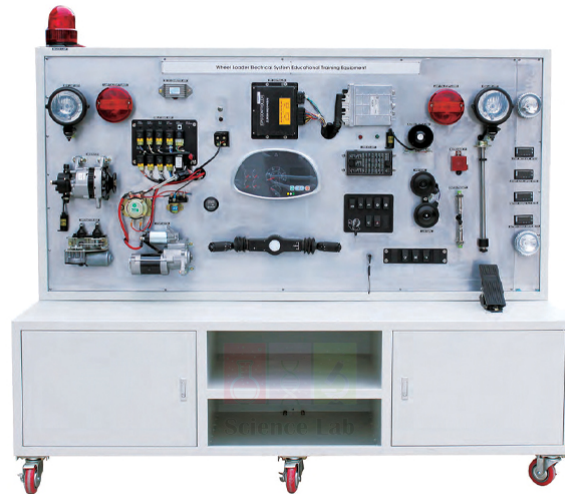

THE LAB EQUIPMENT

Email : sales@thelabequipment.com

Phone: +91-8759245890

Product Name :

Wheel Loaders Electric Circuit Training Simulator

Product Code :

SLE/ATE/22

Website: <https://thelabequipment.com>, Email: sales@thelabequipment.com

Is the best model to see operation state and location of components by making parts which aren't seen at an actual one open.

An educational unit for understanding the components of the Wheel loaders electric system and training.

Specification

Composition : ECU, Battery, operating lever, light system, horn, hydraulic lever, starter motor, battery connector, relay, digital meters, power DC 24 V battery, 2 A meter, 2Vmeter

Electric circuit equipment using Heavy machinery wheel loader