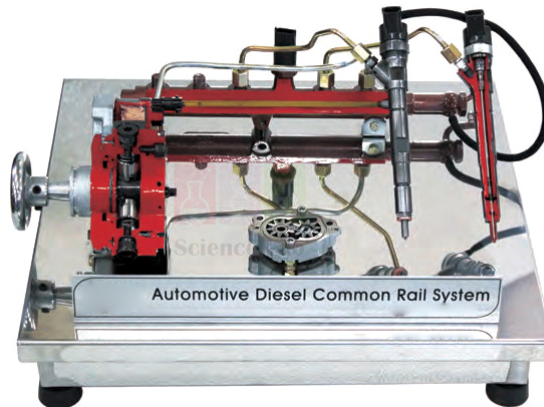

THE LAB EQUIPMENT

Email : sales@thelabequipment.com

Phone: +91-8759245890

Product Name :

CRDI (Common Rail Direct Injector)
System

Product Code :

SLE/ATE/19

Description :

Feature

Easy to explain each parts and operating principle of CRDI fuel pump and injector nozzle.

An educational unit for CRDI fuel pump and injector nozzle.

Each incised section is painted with different colors for education efficiency.

Specification

Composition : CRDI engine fuel pump, incised Injector nozzle, Injector nozzle

Weight : Approx. 5 kg

Size : Approx. 400 X 300 X 300 mm

Contact Science Lab for your Educational School Science Lab Equipments. We are best laboratory equipments suppliers, laboratory glass equipments, math lab kits, mathematics lab equipment manufacturers, mathematics lab equipments, mathematics lab equipments manufacturers.