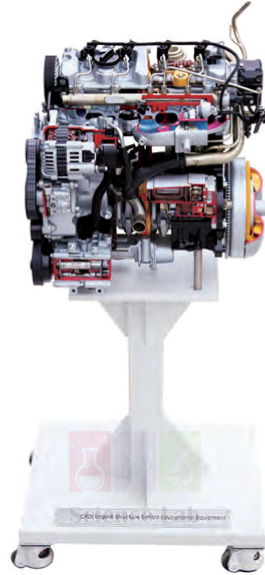

THE LAB EQUIPMENT

Email : [sales@thelabequipment.com](mailto:sales@thelabequipment.com)

Phone: +91-8759245890

**Product Name :**

CRDI Diesel Engine SANTAFE D Engine,  
Stand

**Product Code :**

SLE/ATE/15

**Website:** <https://thelabequipment.com>, **Email:** [sales@thelabequipment.com](mailto:sales@thelabequipment.com)

### Feature

It is manufactured as same as real vehicle and able to check internal engine movement by precise cutting.

Able to check operation process of inner parts such as pistons, valves and crank.

Educational Equipment for understanding the structure of CRDI diesel engine.

Efficient to educate each part of function and operating principle of CRDI diesel engine.

Able to use as a demonstrational equipment.

Each incised section is painted with different colors for education efficiency.

### Specification

**Composition** : 2,000cc CRDI BOSCH D Engine, Starting Motor, Generator, Air Conditioner Compressor, Fuel System, Cooling System, Lubrication System, Intake Manifold, Torque Converter, 220V Motor, Safety Breaker, Emergency Switch, Safety Fuse, Engine speed controller  
4 wheels brake