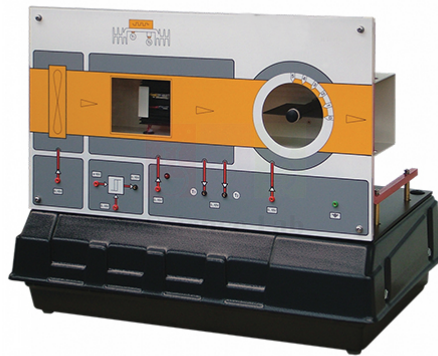

THE LAB EQUIPMENT

Email : sales@thelabequipment.com

Phone: +91-8759245890

Product Name :

Thermal Control Process Apparatus

Product Code :

SLE/ETC/01

Website: <https://thelabequipment.com>, **Email:** sales@thelabequipment.com

plot. no.296. Sector 5. Vaishali. Ghaziabad. Uttar Pradesh 201010

THE LAB EQUIPMENT

Email : sales@thelabequipment.com

Phone: +91-8759245890

Description :

The Thermal Control Process Apparatus a common industrial process, including an air-conditioning plant, where a combination of adjustments can control temperature. These can be:

- Varying the heat energy input to the system.
- Varying the speed of a circulating fan.
- Using a variable vane to restrict the flow.
- Two temperature sensors measure the temperature of the block.
- One sensor is in direct thermal contact with the block.
- The apparatus has a variable-speed fan that forces air through a duct.
- In the duct is an electrically-heated process block.
- A balance of the heat gained from electrical heating and heat lost by convection and conduction gives a steady temperature at the block.
- The other sensor mounts on an insulating spacer to introduce thermal inertia and variable-time constants into the control loop. The apparatus has scaled down time constants for shorter laboratory time.
- A servo-driven vane, mounted after the fan and the process block, creates a variable restriction downstream for more advanced experiments.
- The control problem is to keep the process temperature within acceptable limits while it works under various conditions.
- A combination of regulating the electrical energy to the heater, varying the air flow rate and rotating the vane gives the heat control.