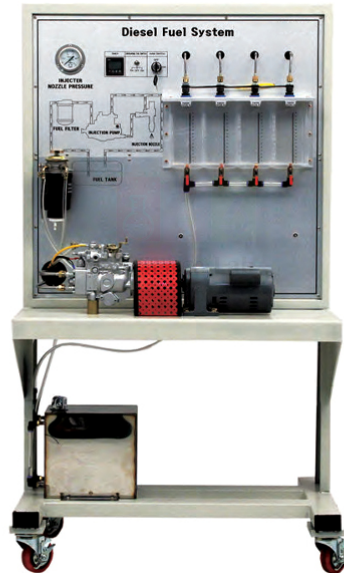

THE LAB EQUIPMENT

Email : sales@thelabequipment.com

Phone: +91-8759245890

Product Name :

Diesel Fuel Injection System VE pump

Product Code :

SLE/ATE/03

Website: <https://thelabequipment.com>, **Email:** sales@thelabequipment.com

plot. no.296. Sector 5. Vaishali. Ghaziabad. Uttar Pradesh 201010

THE LAB EQUIPMENT

Email : sales@thelabequipment.com

Phone: +91-8759245890

Description :

Feature

Pump is operated by the motor, able to measure the Fuel injection in accordance with RPM.
Able to understand composition of Diesel Fuel System in automobile and fundamental principles.

Specification

Weight : Approx. 100 kg

Size : Approx. 600 X 400 X 1,200 mm

Composition

- 1) SinglePhase ½ HP motor
- 2) Timer
- 3) VE pump Injection

Training Contents

Checking the injector pump status.

Single phase ½ HP motor.

Oil flow Measurement.

Measuring the injection according to RPM.

Checking the injector status.

VE pump Injection study.

Contact Science Lab for your Educational School Science Lab Equipments. We are best school science lab equipments suppliers in india, school science lab instruments, school science lab instruments exporter, school science lab instruments manufacturer, school scientific equipments, science educational equipment.