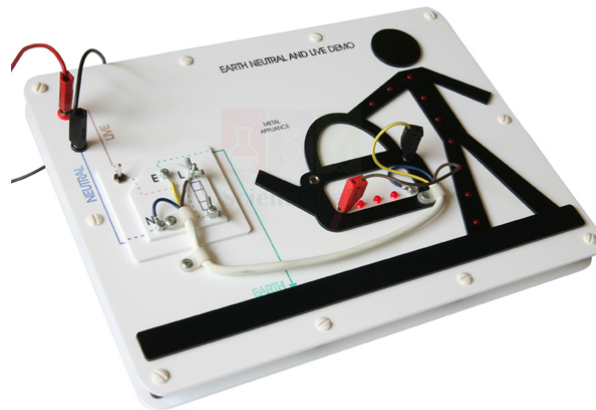

THE LAB EQUIPMENT

Email : sales@thelabequipment.com

Phone: +91-8759245890

Product Name :

Earth Neutral Live Demo

Product Code :

SLE/EAM/33

Website: <https://thelabequipment.com>, **Email:** sales@thelabequipment.com

The apparatus can be set up to demonstrate and explain:

The danger of an unearthed appliance.

The safe wiring of an appliance.

The action of a fuse.

The apparatus is clearly labelled and easily allows the tracing of current from the 'power station' through the 13A socket, plug and appliance through the live wire and back through the neutral wire. In addition, the layout of the 3 pin plug is positionally correct to reinforce the wiring layout and the position of the fuse.

Science Lab Export, In use the appliance is connected correctly and the LEDs in the kettle will illuminate to show the appliance is working. A fault is then demonstrated by swapping the live wire from inside the kettle to the case to show either the fuse melting and protecting the user and appliance, or in the case of no earth wire, the LEDs illuminate to indicate the passage of current through the person to ground.

The unit is supplied with 10 metres of fuse wire and full instructions. A 12V D.C. power supply is required. Connections are made via 4mm shrouded sockets.

The fuse is easily visible and can be seen to 'blow' when a fault occurs.