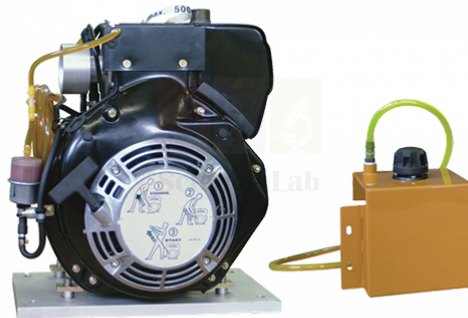

THE LAB EQUIPMENT

Email : sales@thelabequipment.com

Phone: +91-8759245890

Product Name :

4 Stroke Diesel Engine

Product Code :

SLE/EE/04

Description :

- The engine has a modified cylinder head and crank.
- The engine is mounted on a sturdy precision bed plate.
- This minimises the time spent replacing one engine with another.
- These can then connect to the Engine Cycle Analyser to extend the range of experiments possible.
- The bed plate has dowels and slots which align and locate it accurately with the dynamometer test set.
- These allow use with the Cylinder Head Pressure Transducer and the Crank Angle Encoder.