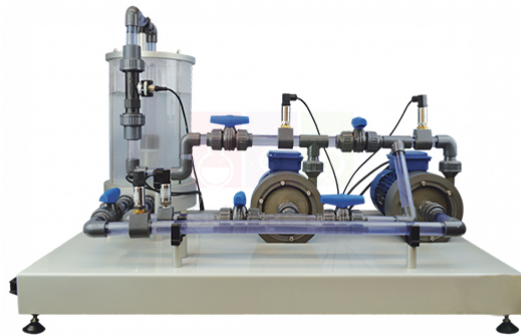

THE LAB EQUIPMENT

Email : sales@thelabequipment.com

Phone: +91-8759245890

Product Name :

Variable Speed Series And Parallel
Pumps

Product Code :

SLE/EFM/29

Description :

- Bench-top test set that allows students to investigate the operation and performance of a single centrifugal pump and two centrifugal pumps in both series and parallel.
- The pumps draw water from the clear acrylic reservoir.
- The apparatus comprises one variable speed centrifugal pump and one fixed speed centrifugal pump, together with two bearing-mounted motors driving each pump independently.
- The water travels through a series of valves to be delivered to a flow and temperature measurement device.
- Then returns to the reservoir for re-use, keeping water use to a minimum.
- Adjustable inlet and delivery valves allow students to create different operating conditions.