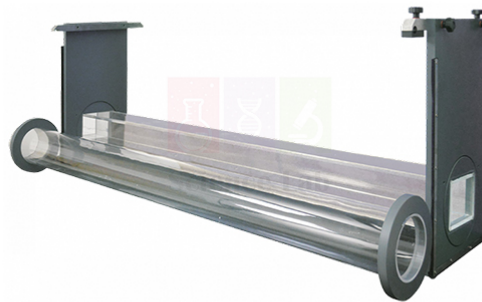

THE LAB EQUIPMENT

Email : sales@thelabequipment.com

Phone: +91-8759245890

Product Name :

Culvert

Product Code :

SLE/EFM/20

Description :

- A pair of clear culvert models.
- One of circular and one of rectangular section.
- Enabling the observation and calculation of both open and orifice flow in a culvert.

Contact Science Lab for your Educational School Science Lab Equipments. We are best scientific lab equipments manufacturers, scientific laboratory equipments manufacturer, technical educational equipment manufacturer, technical lab equipments manufacturers, tvet lab equipment manufacturers, vocational training lab equipments exporter.