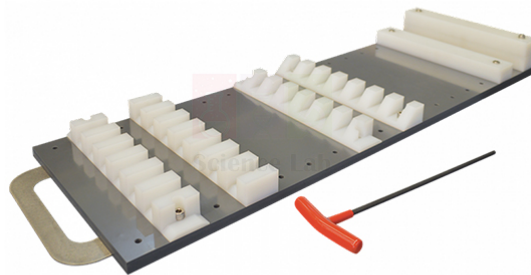

THE LAB EQUIPMENT

Email : sales@thelabequipment.com

Phone: +91-8759245890

Product Name :

Energy Dissipation

Product Code :

SLE/EFM/17

Description :

- To be used with either the Spillway with Tappings.
- The apparatus consists of a long apron and a selection of toothed and solid blocks that can be arranged in any combination on the apron.
- For the study of the dissipation of energy.