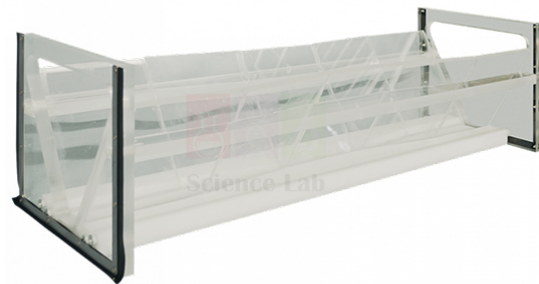

THE LAB EQUIPMENT

Email : [sales@thelabequipment.com](mailto:sales@thelabequipment.com)

Phone: +91-8759245890

**Product Name :**

Trapezoidal Flume

**Product Code :**

SLE/EFM/14

## Description :

- A clear culvert models, one of circular and one of rectangular section.
- Enabling the observation and calculation of both open and orifice flow in a culvert.
- A clear acrylic 60° trapezoidal flume to enable the measurement of flows with the emphasis on low flow situations.