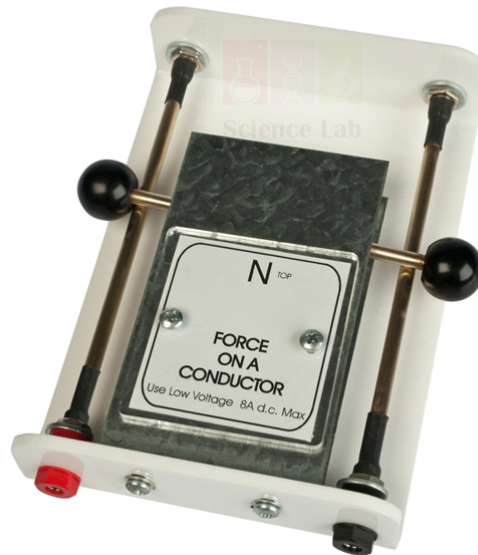

THE LAB EQUIPMENT

Email : sales@thelabequipment.com

Phone: +91-8759245890

Product Name :

Force on a Conductor Apparatus.

Product Code :

SLE/EAM/24

Description :

Connection is made via the 4mm sockets attached to the side rails.

When a current of up to 8A flows the crossbar rolls one way or the other under the action of the electro-magnetic force.

This is a traditional piece of equipment for demonstrating the effect of a current flowing in a conductor in the presence of a magnetic field.

Low voltage bench PSU required.

With clearly labelled poles to the magnet.

Contact Science Lab for your Educational School Science Lab Equipments. We are best school science lab equipments suppliers in india, school science lab instruments, school science lab instruments exporter, school science lab instruments manufacturer, school scientific equipments, science educational equipment.