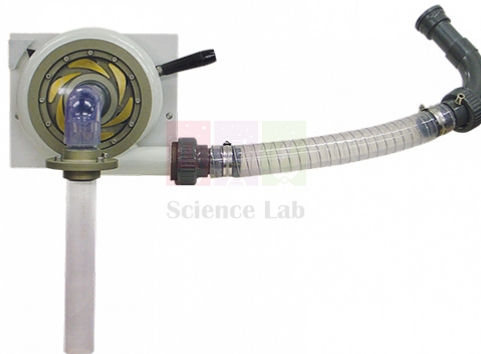

THE LAB EQUIPMENT

Email : sales@thelabequipment.com

Phone: +91-8759245890

Product Name :

Francis Turbine

Product Code :

SLE/EFM/04

Description :

- The Francis Turbine is a reaction turbine.
- The turbine has adjustable guide vanes that control the water flow in the turbine.
- They also direct the water at an angle to the blades of the impeller.
- It is the most common turbine in the world, due to its ability to work for a wide range of applications.
- Its moving part is a radial impeller.
- Students learn how the guide vane setting affects how the turbine works.
- The turbine has a clear viewing window and draft tube so that students can see the turbine working.