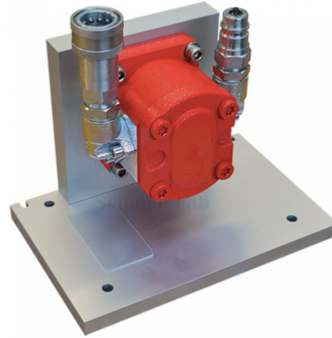

THE LAB EQUIPMENT

Email : [sales@thelabequipment.com](mailto:sales@thelabequipment.com)

Phone: +91-8759245890

**Product Name :**

Gear Pump

**Product Code :**

SLE/EFM/02

## Description :

- For use with the Positive Displacement Pump Module this pump is ideal for student experiments, demonstrations and projects.
- The gear pump is a positive displacement pump.
- It has double gears that deliver a given volume of fluid (oil) for each full rotation of the pump shaft.
- The gear rotation generally determines the flow direction, only test the pump in one direction, determined by the Universal Dynamometer.
- Self-sealing connections reduce oil spillage and simplify installing the pump to the pump module.