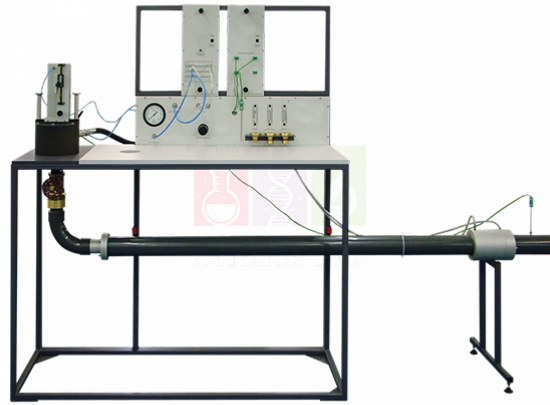

THE LAB EQUIPMENT

Email : sales@thelabequipment.com

Phone: +91-8759245890

Product Name :

Laval Nozzle Pressure Apparatus

Product Code :

SLE/EA/06

Website: <https://thelabequipment.com>, **Email:** sales@thelabequipment.com

plot. no.296. Sector 5. Vaishali. Ghaziabad. Uttar Pradesh 201010