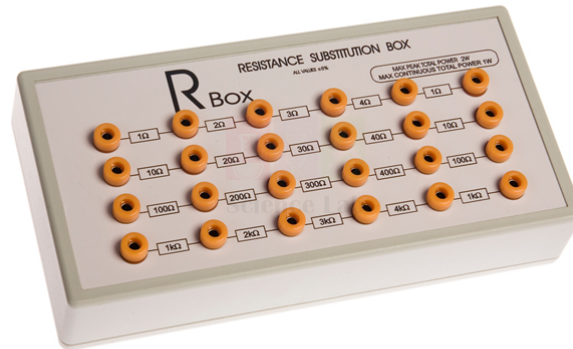

THE LAB EQUIPMENT

Email : sales@thelabequipment.com

Phone: +91-8759245890

Product Name :

Resistance Substitution Box

Product Code :

SLE/EAM/07

Description :

Science Lab Export Resistors are selected by means of 4mm sockets and can be arranged in series to give the full range from 1 to 12,221 Ω . A robust Resistance Substitution Box rated at 2W. A clear connection diagram on the main panel makes the unit easy to use. Resistance range 1 to 12,221 Ω .