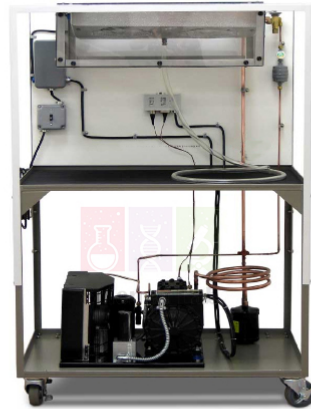

THE LAB EQUIPMENT

Email : [sales@thelabequipment.com](mailto:sales@thelabequipment.com)

Phone: +91-8759245890

**Product Name :**

Computerized ICE Plant Trainer

**Product Code :**

SLE/MCE/87

**Website:** <https://thelabequipment.com>, **Email:** [sales@thelabequipment.com](mailto:sales@thelabequipment.com)

### Specification:

- **Condenser Cooling Fan:** Compatible capacity with permanent lubricated motor.
- **Pressure Measurement:** Pressure Transmitter- 2 Nos.
- **Temperature Measurement:** Temperature Transmitter- 6 Nos.
- **Compressor:** Hermitically sealed compressor, Kirloskar make.
- **Tank:** The inner tank shall be fabricated out of stainless steel
- **Condenser:** Air cooled compatible to compressor
- **Evaporator:** Made of Stainless Steel, Insulated with ceramic wool/puff.
- **Expansion Device:** Capillary Tube Compatible capacity.
- **Energy Measurement:** By Energy meter
- **Safety Control:** overload and over current protectors for compressor and Time delay circuit.

### Measuring ranges:

- **Differential pressure:** 0...1000Pa (air)
- **Flow rate:** 12...360L/h (water)
- **Dimension:** 1400 x 800 x 1200 mm (approx)
- **Weight:** 165 kg (approx)
- **Temperature:** 2x 0...50°C, 3x 0...100°C
- **Rel. humidity:** 10...100%