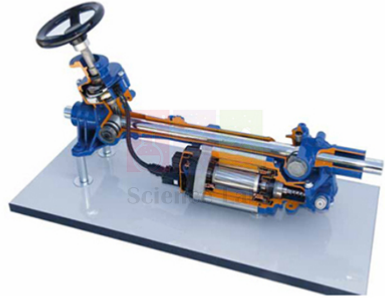

THE LAB EQUIPMENT

Email : sales@thelabequipment.com

Phone: +91-8759245890

Product Name :

Cut Model Of Rack And Pinion Steering

Product Code :

SLE/MCE/64

Description :

Description:

- The model will be mounted on to a tubular frame.
- All the hardware's and gears will be suitably electroplated.
- Suitable color imported painting will be carried out along with Miracle coating for the model will be done for extra gloss and shine.
- **Operated:** Manually(a Crank Handle)
- **Equipment Layout:** On Base

Specification:

- Rack type steering box.
- Hydraulic pump.
- Oil tank with relevant filter.
- Connecting pipes.
- **Dimension:** 1000 x 600 x 550 mm
- **Weight:** 25kg (approx.)

Contact Science Lab for your Educational School Science Lab Equipments. We are best school lab equipment supplier, school lab equipments, school lab equipments export, school lab equipments exporter, school lab equipments manufacturers, school lab equipments manufacturers in india.